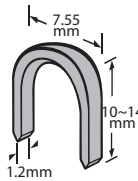

- ARROW T25
- NOVUS # J-19L
- RAPID # 36
- ROCAFIX # 7
- JANN YEI : 710, 712, 714

- JANN YEI : PIN 14

U468 4 WAY STAPLE GUN TACKER

Code	Size (IN)	Length	Staple	Packing
544-04-468	7.5	190mm	6~14mm	10/40