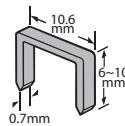

- ARROW® JT-21
- ESCO #530
- KWB #053
- NOVUS #53
- RAPID #53
- ROCAFIX #3
- STANLEY #A/53
- JANN YEI : 1006F, 1008F, 1010F

- RAPID #13
- JANN YEI : 906F, 908F, 910F