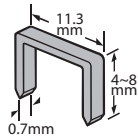

STAPLER

- ARROW® JT-21
- ESCO #530
- KWB #053
- NOVUS #53
- RAPID #53
- ROCAFIX #3
- STANLEY #A/53
- JANN YEI : 1006F, 1008F