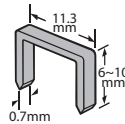

U468 4 WAY STAPLE GUN TACKER

Code	Size (IN)	Length	Staple	Packing
544-04-468	7.5	190mm	6~14mm	10/40