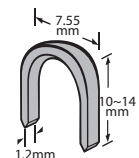

- * Movable Stitch Base to Staple Book
- * Suitable For Various Type of Staples

Code	Size (IN)	Length	Staple	Packing
544-04-231	6	151mm	4~8mm	20/40

U STAPLE PIN

Code	Size (MM)	Pcs/Box	Packing
156484	36/10	5000	30

TAPE

SOBAR MASKING TAPE

Code	Size	Packing
154348	12mm X 12m	288
154349	18mm X 12m	192
154350	24mm X 12m	144
154351	36mm X 12m	96
154352	48mm X 12m	72
154353	72mm X 12m	48
154307	12mm X 14yd	288

SOBAR CLOTH BINDING TAPE