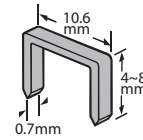

STAPLER

- ARROW® JT-21
- ESCO #530
- KWB #053
- NOVUS #53
- RAPID #53
- ROCAFIX #3
- STANLEY #A/53
- JANN YEI : 1006F, 1008F

- RAPID #13
- JANN YEI : 906F, 908F

- Strong & Durable, >= 200,000 Duty Cycle
- Movable Stitch Base to Staple Book
- Suitable For Various Type of Staples

STAPLE GUN TACKER

Code	Size (IN)	Length	Staple	Packing
544-04-231	6	151mm	4~8mm	20/40

- ARROW JT-21
- ESCO # 530
- KWB # 053
- NOVUS # 53
- RAPID # 53
- ROCAFIX # 3
- STANLEY # A/53
- JANN YEI : 1006F, 1008F, 1010F, 1012F, 1014F

- 18 GAUGE GRAD NAIL
- ARROW® 1810
- ESCO #300
- NOVUS #J
- ROCAFIX #8
- JANN YEI : T14

- ARROW T25
- NOVUS # J-19L
- RAPID # 36
- ROCAFIX # 7
- JANN YEI : 710, 712, 714

- JANN YEI : PIN 14

U468 4 WAY STAPLE GUN TACKER

Code	Size (IN)	Length	Staple	Packing
544-04-468	7.5	190mm	6~14mm	10/40

- ARROW® JT-21
- ESCO #530
- KWB #053
- NOVUS #53
- RAPID #53
- ROCAFIX #3
- STANLEY #A/53
- JANN YEI : 1006F, 1008F, 1010F

- RAPID #13
- JANN YEI : 906F, 908F, 910F

- #24/6-14MM
- MAX #3
- JANN YEI : 1206F, 1208F

- 18 GAUGE GRAD NAIL
- ARROW® 1810
- ESCO #300
- NOVUS #J
- ROCAFIX #8
- JANN YEI : T15

- #23/6~14mm

2 IN 1 STAPLE GUN TACKER (Improve Version)

- The Impact Power Level Can Be Adjusted To Suit On Hard & Soft Wood (Fig.1)
- Strong & Durable, >= 200,000 Duty Cycle

- Movable Stitch Base to Staple Book
- Suitable For Various Type of Staples

Code	Size (IN)	Length	Staple	Packing
544-04-231	6	151mm	4~8mm	20/40

U STAPLE PIN

Code	Size (MM)	Pcs/Box	Packing
156484	36/10	5000	30