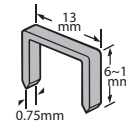

- 18 GAUGE GRAD NAIL
- ARROW® 1810
- ESCO #300
- NOVUS #J
- ROCAFIX #8
- JANN YEI : T15