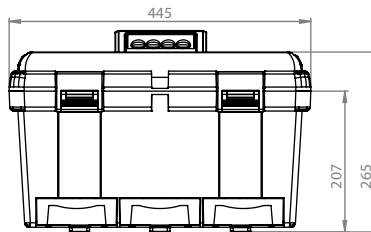

BOX & PACKAGING

POWER TOOL BOX 175

- Excellent tool box with professional design
- One inner removable tray with handle

- Ideal for : Handyman, carpenters, fishermen, mechanic etc.
- Suitable for multi-purpose usage

Code	Size (MM)	Packing
505-23-175	L444 x W241 x H215	6

POWER TOOL BOX 178

- Excellent tool box with professional design
- Two removable organizers on top of the cover
- One inner removable tray with handle

- Ideal for : Handyman, carpenters, fishermen, mechanic etc.
- Suitable for multi-purpose usage

Code	Size (MM)	Packing
505-23-178	L445 x W241 x H215	6

POWER TOOL BOX 180

- Excellent tool box with professional design
- Two removable organizers on top of the cover
- One inner removable tray with handle

- Three retractable drawers on bottom base
- Ideal for : Handyman, carpenters, fishermen, mechanic etc.
- Suitable for multi-purpose usage

Code	Size (MM)	Packing
505-23-180	L445 x W241 x H265	6

POWER TOOL BOX 185

- Excellent tool box with professional design
- One inner removable tray with handle
- Three retractable drawers on bottom base

- Ideal for : Handyman, carpenters, fishermen, mechanic etc.
- Suitable for multi-purpose usage

Code	Size (MM)	Packing
505-23-185	L445 x W241 x H265	6