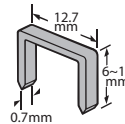

- #24/6-14MM
- MAX #3
- JANN YEI : 1206F, 1208F