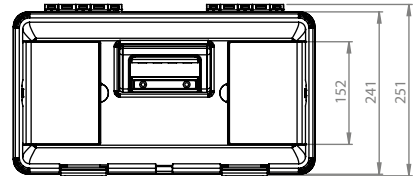

TOOL BOX (MODEL : 1401#)

Code	Size (MM)	Packing
161292	L350 x W150 x H100	12

TOOL BOX (MODEL : 504#)

Code	Size (MM)	Packing
161297	L622 x W196 x H196	2

TOOL BOX (MODEL : 501#)

Code	Size (MM)	Packing
161296	L425 x W200 x H100	8

TOOL BOX (MODEL : 503#)

Code	Size (MM)	Packing
161294	L425 x W200 x H200	4

TOOL BOX (MODEL : 502#)

Code	Size (MM)	Packing
161293	L425 x W200 x H150	6

BOX & PACKAGING

POWER TOOL BOX 175

- * Excellent tool box with professional design
- * One inner removable tray with handle

- * Ideal for : Handyman, carpenters, fishermen, mechanic etc.
- * Suitable for multi-purpose usage

Code	Size (MM)	Packing
505-23-175	L444 x W241 x H215	6

POWER TOOL BOX 178

- * Excellent tool box with professional design
- * Two removable organizers on top of the cover
- * One inner removable tray with handle

- * Ideal for : Handyman, carpenters, fishermen, mechanic etc.
- * Suitable for multi-purpose usage

Code	Size (MM)	Packing
505-23-178	L445 x W241 x H215	6

POWER TOOL BOX 180

- * Excellent tool box with professional design
- * Two removable organizers on top of the cover
- * One inner removable tray with handle