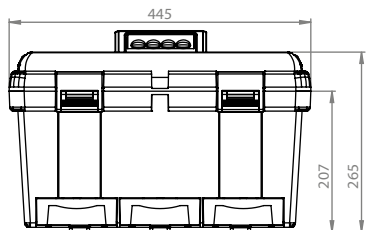

BOX & PACKAGING

POWER TOOL BOX 175

- Excellent tool box with professional design
- One inner removable tray with handle

- Ideal for : Handyman, carpenters, fishermen, mechanic etc.
- Suitable for multi-purpose usage

Code	Size (MM)	Packing
505-23-175	L444 x W241 x H215	6

POWER TOOL BOX 178

- Excellent tool box with professional design
- Two removable organizers on top of the cover
- One inner removable tray with handle

- Ideal for : Handyman, carpenters, fishermen, mechanic etc.
- Suitable for multi-purpose usage

Code	Size (MM)	Packing
505-23-178	L445 x W241 x H215	6

POWER TOOL BOX 180

- Excellent tool box with professional design
- Two removable organizers on top of the cover
- One inner removable tray with handle

- Three retractable drawers on bottom base
- Ideal for : Handyman, carpenters, fishermen, mechanic etc.
- Suitable for multi-purpose usage

Code	Size (MM)	Packing
505-23-180	L445 x W241 x H265	6

POWER TOOL BOX 185

- Excellent tool box with professional design
- One inner removable tray with handle
- Three retractable drawers on bottom base

- Ideal for : Handyman, carpenters, fishermen, mechanic etc.
- Suitable for multi-purpose usage

Code	Size (MM)	Packing
505-23-185	L445 x W241 x H265	6