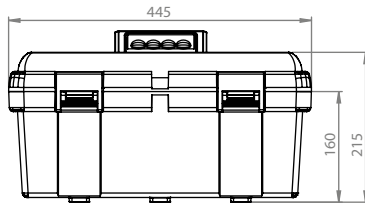

TOOL BOX (MODEL : 1401#)

Code	Size (MM)	Packing
161292	L350 x W150 x H100	12

TOOL BOX (MODEL : 504#)

Code	Size (MM)	Packing
161297	L622 x W196 x H196	2

TOOL BOX (MODEL : 501#)

Code	Size (MM)	Packing
161296	L425 x W200 x H100	8

TOOL BOX (MODEL : 503#)

Code	Size (MM)	Packing
161294	L425 x W200 x H200	4

TOOL BOX (MODEL : 502#)

Code	Size (MM)	Packing
161293	L425 x W200 x H150	6

BOX & PACKAGING

POWER TOOL BOX 175

- * Excellent tool box with professional design
- * One inner removable tray with handle

- * Ideal for : Handyman, carpenters, fishermen, mechanic etc.
- * Suitable for multi-purpose usage

Code	Size (MM)	Packing
505-23-175	L444 x W241 x H215	6

POWER TOOL BOX 178

- * Excellent tool box with professional design
- * Two removable organizers on top of the cover
- * One inner removable tray with handle