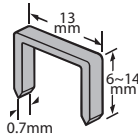

- * CHEONGJU: 120gsm
- *Both Side Laminate

Code	Height (FEET)	Brand	Yard
160907	6'	CHEONGJU	40
160908	6'	CHEONGJU	100

STAPLER

- * ARROW® JT-21
- * ESCO #530
- * KWB #053
- * NOVUS #53
- * RAPID #53
- * ROCAFIX #3
- * STANLEY #A/53
- * JANN YEI : 1006F, 1008F

- * RAPID #13
- * JANN YEI : 906F, 908F

- * Strong & Durable, >= 200,000 Duty Cycle
- * Movable Stitch Base to Staple Book
- * Suitable For Various Type of Staples

STAPLE GUN TACKER

Code	Size (IN)	Length	Staple	Packing
544-04-231	6	151mm	4~8mm	20/40