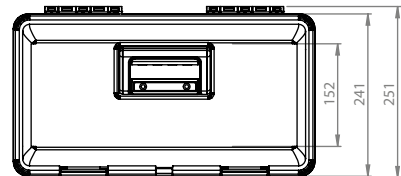

BOX & PACKAGING

POWER TOOL BOX 175

- Excellent tool box with professional design
- One inner removable tray with handle

- Ideal for : Handyman, carpenters, fishermen, mechanic etc.
- Suitable for multi-purpose usage

Code	Size (MM)	Packing
505-23-175	L444 x W241 x H215	6

POWER TOOL BOX 178

- Excellent tool box with professional design
- Two removable organizers on top of the cover
- One inner removable tray with handle

- Ideal for : Handyman, carpenters, fishermen, mechanic etc.
- Suitable for multi-purpose usage

Code	Size (MM)	Packing
505-23-178	L445 x W241 x H215	6

POWER TOOL BOX 180

- Excellent tool box with professional design
- Two removable organizers on top of the cover
- One inner removable tray with handle

- Three retractable drawers on bottom base
- Ideal for : Handyman, carpenters, fishermen, mechanic etc.
- Suitable for multi-purpose usage

Code	Size (MM)	Packing
505-23-180	L445 x W241 x H265	6

POWER TOOL BOX 185

- Excellent tool box with professional design
- One inner removable tray with handle
- Three retractable drawers on bottom base

- Ideal for : Handyman, carpenters, fishermen, mechanic etc.
- Suitable for multi-purpose usage

Code	Size (MM)	Packing
505-23-185	L445 x W241 x H265	6