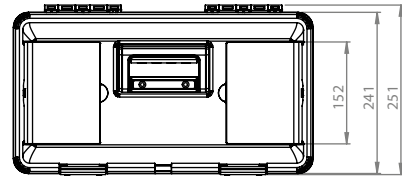

MEGA TOOL BOX

Code	Size (MM)	Packing
161303	L535 x W220 x H250	6

XINTAI 2008 TOOL BOX

Code	Size (MM)	Packing
161298	L320 x W175 x H130	30

16" TOOL BOX

Code	Size (MM)	Packing
161311	L396 x W230 x H160	6/12

METAL TOOL BOX

TOOL BOX (MODEL : 1401#)

Code	Size (MM)	Packing
161292	L350 x W150 x H100	12

TOOL BOX (MODEL : 504#)

Code	Size (MM)	Packing
161297	L622 x W196 x H196	2

TOOL BOX (MODEL : 501#)

Code	Size (MM)	Packing
161296	L425 x W200 x H100	8

TOOL BOX (MODEL : 503#)

Code	Size (MM)	Packing
161294	L425 x W200 x H200	4

TOOL BOX (MODEL : 502#)

Code	Size (MM)	Packing
161293	L425 x W200 x H150	6

BOX & PACKAGING

POWER TOOL BOX 175

- * Excellent tool box with professional design
- * One inner removable tray with handle

- * Ideal for : Handyman, carpenters, fishermen, mechanic etc.
- * Suitable for multi-purpose usage

Code	Size (MM)	Packing
505-23-175	L444 x W241 x H215	6

POWER TOOL BOX 178

- * Excellent tool box with professional design
- * Two removable organizers on top of the cover
- * One inner removable tray with handle