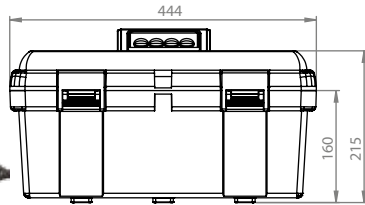

TOOL BOX (MODEL : 1401#)

Code	Size (MM)	Packing
161292	L350 x W150 x H100	12

TOOL BOX (MODEL : 504#)

Code	Size (MM)	Packing
161297	L622 x W196 x H196	2

TOOL BOX (MODEL : 501#)

Code	Size (MM)	Packing
161296	L425 x W200 x H100	8

TOOL BOX (MODEL : 503#)

Code	Size (MM)	Packing
161294	L425 x W200 x H200	4

TOOL BOX (MODEL : 502#)

Code	Size (MM)	Packing
161293	L425 x W200 x H150	6

BOX & PACKAGING

POWER TOOL BOX 175

- * Excellent tool box with professional design
- * One inner removable tray with handle

- * Ideal for : Handyman, carpenters, fishermen, mechanic etc.
- * Suitable for multi-purpose usage

Code	Size (MM)	Packing
505-23-175	L444 x W241 x H215	6

POWER TOOL BOX 178

- * Excellent tool box with professional design
- * Two removable organizers on top of the cover
- * One inner removable tray with handle